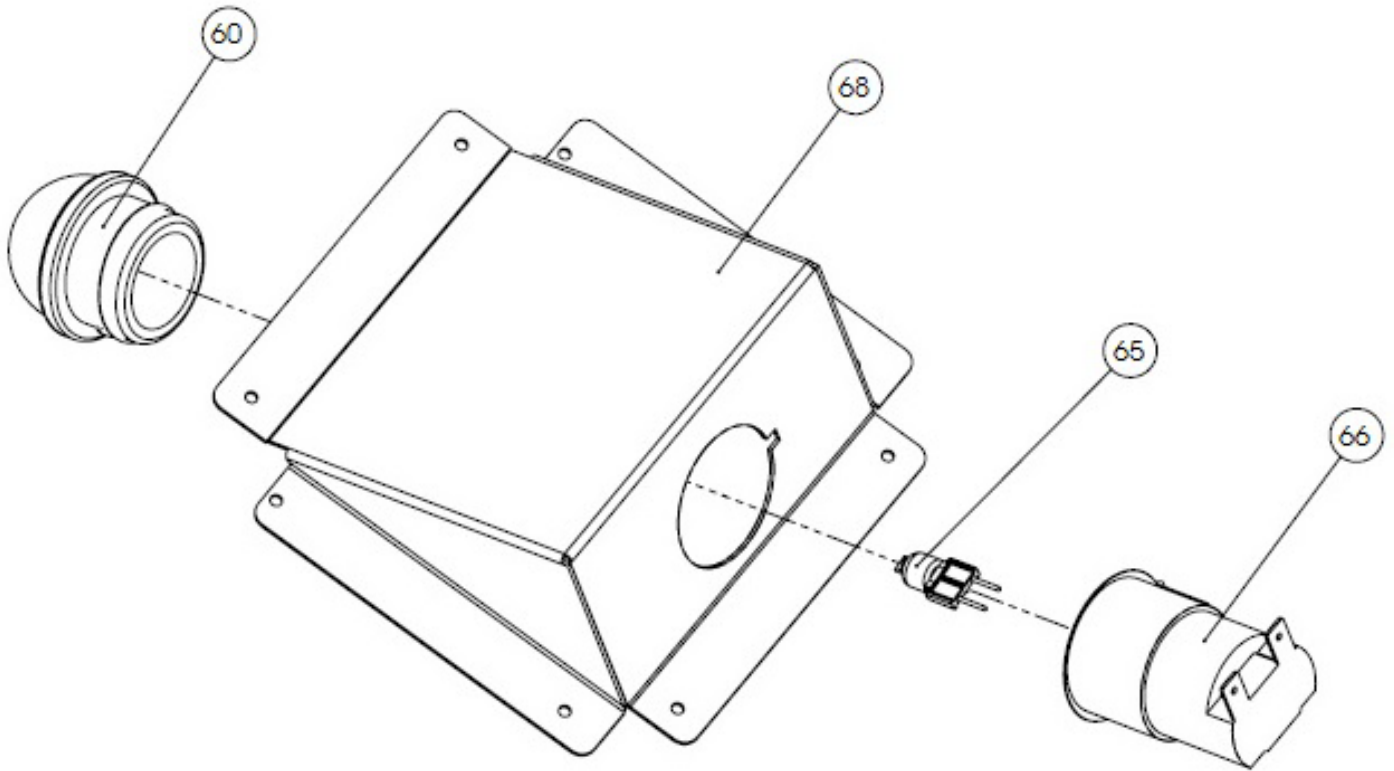

Parts Breakdown

Model PE-IT-0048-D 40638

Parts Breakdown

Model PE-IT-0048-D 40638

Parts Breakdown

Model PE-IT-0048-D 40638

Item No.	Description	Position	Item No.	Description	Position	Item No.	Description	Position
76630	Complete Oven Door for 40638	4	44772	Perforated Block 700x350x22 for 40638	23	74772	Countersunk Hex Head Screw M6x55 for 40638	47
77257	Door Assembly for 40638	4.1	76650	Brick 350x700x14 for 40638	24	74773	Door Fixing Block for 40638	48
76632	Professional Glass Ceramic Sheet for 40638	4.2	74753	Cord for 40638	25	74774	Door Rotation Bush for 40638	48
76633	Oven Door-Frame Assembly for 40638	4.3	42041	Resistance 400 W 230 V for 40638	26	74775	Shot Pin Ø 3x16 for 40638	48
74801	Tape in White Glass Fibre with Adhesive 6x2mm for 40638	4.4	42831	Terminal Board PA220FV 12 Poles 16sqmm 750V-76A for 40638	28	74776	Hexagonal Nut DIN 934 M6 for 40638	50
74737	Oven Door Handle Assembly for 40638	5	42030	Pizza Oven Relays Board for 40638	31	42033	Professional Spring for 40638	52
74738	Lobed Hand Wheel for 40638	7	42042	Low Heating Element 700W 230V for 40638	32	74778	Cord Support for 40638	53
74739	Oven Side Panel for 40638	10	74824	Unipolar Safety Thermostat for 40638	33	42844	Luminous Bi-Polar Switch 0-1 CV2 for 40638	54
74740	Plaque for Flue Cover for 40638	11	74760	Actuator 48x48 Grey/Black INT.Mask 32A for 40638	34	42035	16 A Actuator P0160004R001 4-Polar Switch for 40638	55
74741	Flue Cover Assembly for 40638	11	42050	EGO Unipolar Thermostat for 470° Ovens Bulb 163mm for 40638	35	42046	Dome-Form Lamp Glass 77.222.-503.00 for 40638	60
77266	Superior Cover for 40638	13	74762	Heaters Support for 40638	36	74855	Halogen Bulb 12V 20W G4 for 40638	65
74743	Rear Panel for 40638	14	77287	Washer Ø 6.4 DIN 9021 for 40638	38	74856	Bulb Holder G4 12V 20W BJB 77.912 for 40638	66
42837	Equipotential Attachment (OBO. T5012+OBO.5016M5) for 40638	16	74765	Self-Locking Nut M6 DIN 980 V for 40638	39	74858	Bulb Holder Support for 40638	68
42848	Transparent LED Bulb 380V (Including Hood) for 40638	17	74766	Hex Head Nut DIN 933 M6x20 for 40638	40	42036	Actuator 32A Switch for 40638	72
74746	Nut for Cable Gland OBO 106 PG 21 for 40638	18	74767	Spring Fixing Spline for 40638	41	62493	Transformer 40VA 50/60HZ 230V-12V for 40638	73
74747	Cable Gland OBO 106 PG 21 for 40638	18	74768	Wheel Rotation Pin Professional Release 2011 for 40638	42	AM699	Thermostat Probe Support Safety T.D. 8438.90.00 (Bracket) for 40638	
42049	AP10 Pizzagroup Oven (°C) Thermostat Knob for 40638	19	74769	Spring Rotation Wheel Professional Release 2011 for 40638	43	AM700	Unipolar Safety Thermostat 512TH - UL (55.13584.010) T.D. 8514.90.70 for 40638	
74749	Thermometer Ø 60 TAR. 0-500°C for 40638	21	74770	Door Spline Shim for 40638	44	AM701	Vite TC+ Autofor. 3.9x13 ZN NR 24.00 N8E T.D. 7318.12.10 for 40638	
74750	Probe T4JA44VH25IPD-F S/M 600° for 40638	22	74767	Spring Fixing Spline for 40638	45			