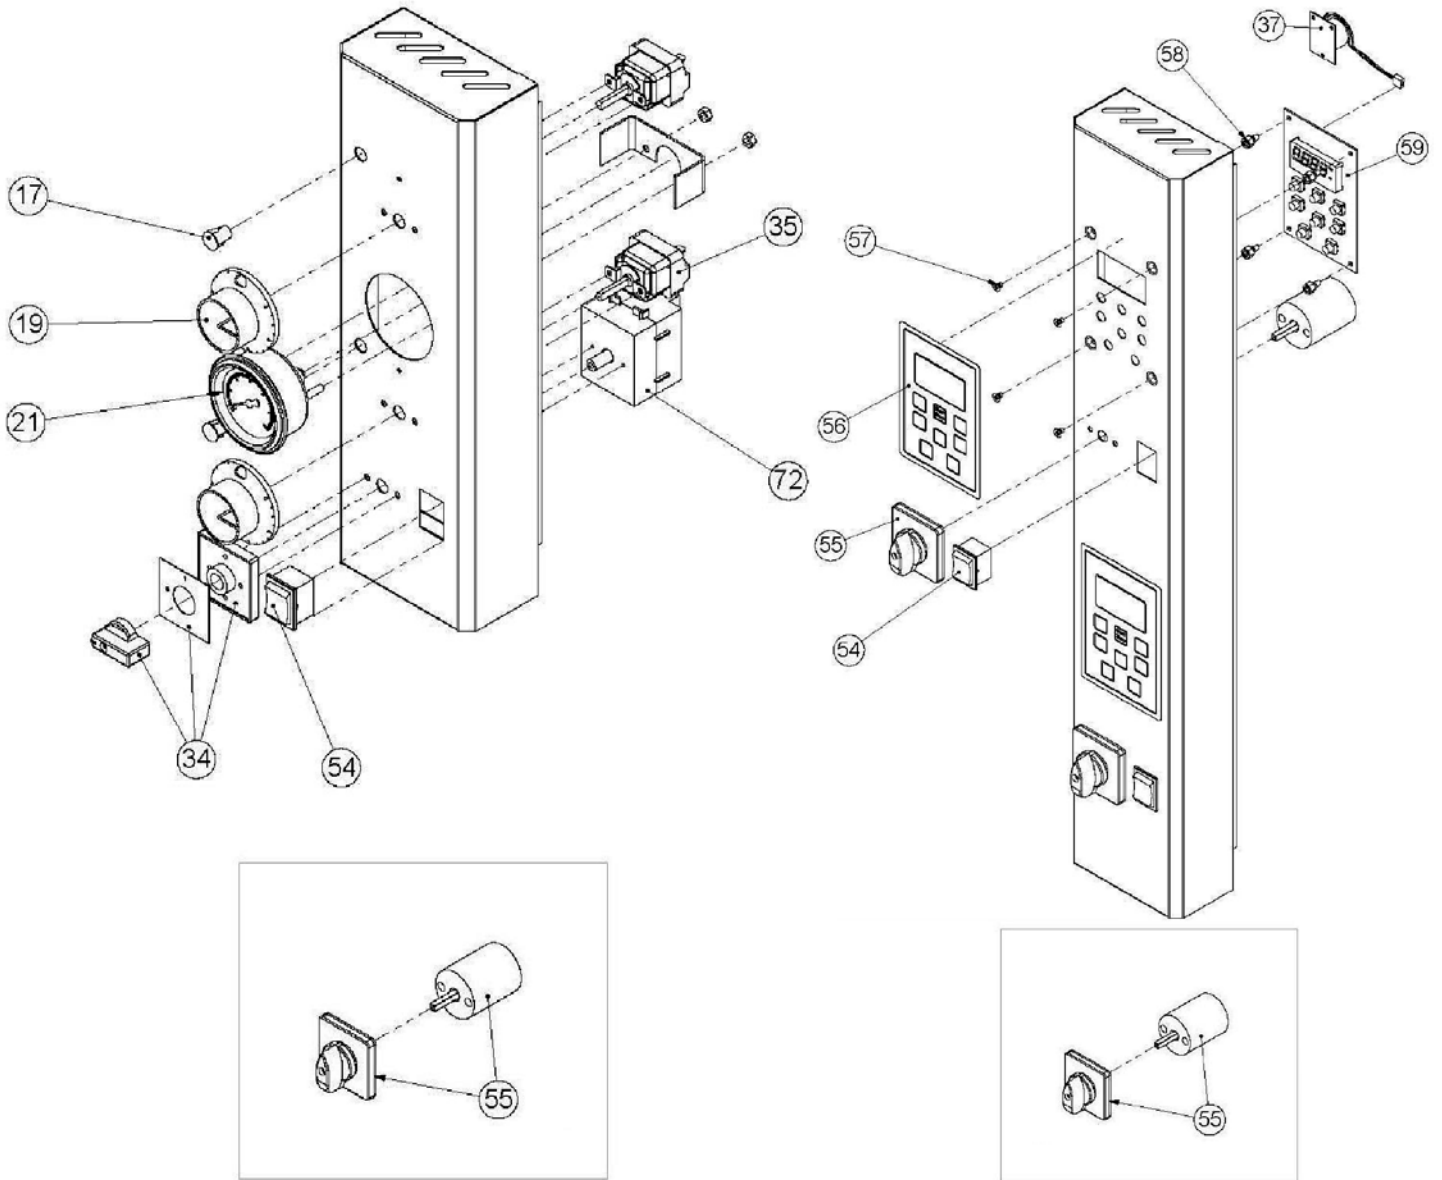

Parts Breakdown

Model PE-IT-0048-D 40638

Parts Breakdown

Model PE-IT-0048-D 40638

Parts Breakdown

Model PE-IT-0048-D 40638

Item No.	Description	Position	Item No.	Description	Position	Item No.	Description	Position
76630	Complete Oven Door for 40638	4	44772	Perforated Block 700x350x22 for 40638	23	74772	Countersunk Hex Head Screw M6x55 for 40638	47
77257	Door Assembly for 40638	4.1	76650	Brick 350x700x14 for 40638	24	74773	Door Fixing Block for 40638	48
76632	Professional Glass Ceramic Sheet for 40638	4.2	74753	Cord for 40638	25	74774	Door Rotation Bush for 40638	48
76633	Oven Door-Frame Assembly for 40638	4.3	42041	Resistance 400 W 230 V for 40638	26	74775	Shot Pin Ø 3x16 for 40638	48
74801	Tape in White Glass Fibre with Adhesive 6x2mm for 40638	4.4	42831	Terminal Board PA220FV 12 Poles 16sqmm 750V-76A for 40638	28	74776	Hexagonal Nut DIN 934 M6 for 40638	50
74737	Oven Door Handle Assembly for 40638	5	42030	Pizza Oven Relays Board for 40638	31	42033	Professional Spring for 40638	52
74738	Lobed Hand Wheel for 40638	7	42042	Low Heating Element 700W 230V for 40638	32	74778	Cord Support for 40638	53
74739	Oven Side Panel for 40638	10	74824	Unipolar Safety Thermostat for 40638	33	42844	Luminous Bi-Polar Switch 0-1 CV2 for 40638	54
74740	Plaque for Flue Cover for 40638	11	74760	Actuator 48x48 Grey/Black INT.Mask 32A for 40638	34	42035	16 A Actuator P0160004R001 4-Polar Switch for 40638	55
74741	Flue Cover Assembly for 40638	11	42050	EGO Unipolar Thermostat for 470° Ovens Bulb 163mm for 40638	35	42046	Dome-Form Lamp Glass 77.222.-503.00 for 40638	60
77266	Superior Cover for 40638	13	74762	Heaters Support for 40638	36	74855	Halogen Bulb 12V 20W G4 for 40638	65
74743	Rear Panel for 40638	14	77287	Washer Ø 6.4 DIN 9021 for 40638	38	74856	Bulb Holder G4 12V 20W BJB 77.912 for 40638	66
42837	Equipotential Attachment (OBO. T5012+OBO.5016M5) for 40638	16	74765	Self-Locking Nut M6 DIN 980 V for 40638	39	74858	Bulb Holder Support for 40638	68
42848	Transparent LED Bulb 380V (Including Hood) for 40638	17	74766	Hex Head Nut DIN 933 M6x20 for 40638	40	42036	Actuator 32A Switch for 40638	72
74746	Nut for Cable Gland OBO 106 PG 21 for 40638	18	74767	Spring Fixing Spline for 40638	41	62493	Transformer 40VA 50/60HZ 230V-12V for 40638	73
74747	Cable Gland OBO 106 PG 21 for 40638	18	74768	Wheel Rotation Pin Professional Release 2011 for 40638	42	AM699	Thermostat Probe Support Safety T.D. 8438.90.00 (Bracket) for 40638	
42049	AP10 Pizzagroup Oven (°C) Thermostat Knob for 40638	19	74769	Spring Rotation Wheel Professional Release 2011 for 40638	43	AM700	Unipolar Safety Thermostat 512TH - UL (55.13584.010) T.D. 8514.90.70 for 40638	
74749	Thermometer Ø 60 TAR. 0-500°C for 40638	21	74770	Door Spline Shim for 40638	44	AM701	Vite TC+ Autofor. 3.9x13 ZN NR 24.00 N8E T.D. 7318.12.10 for 40638	
74750	Probe T4JA44VH25IPD-F S/M 600° for 40638	22	74767	Spring Fixing Spline for 40638	45			