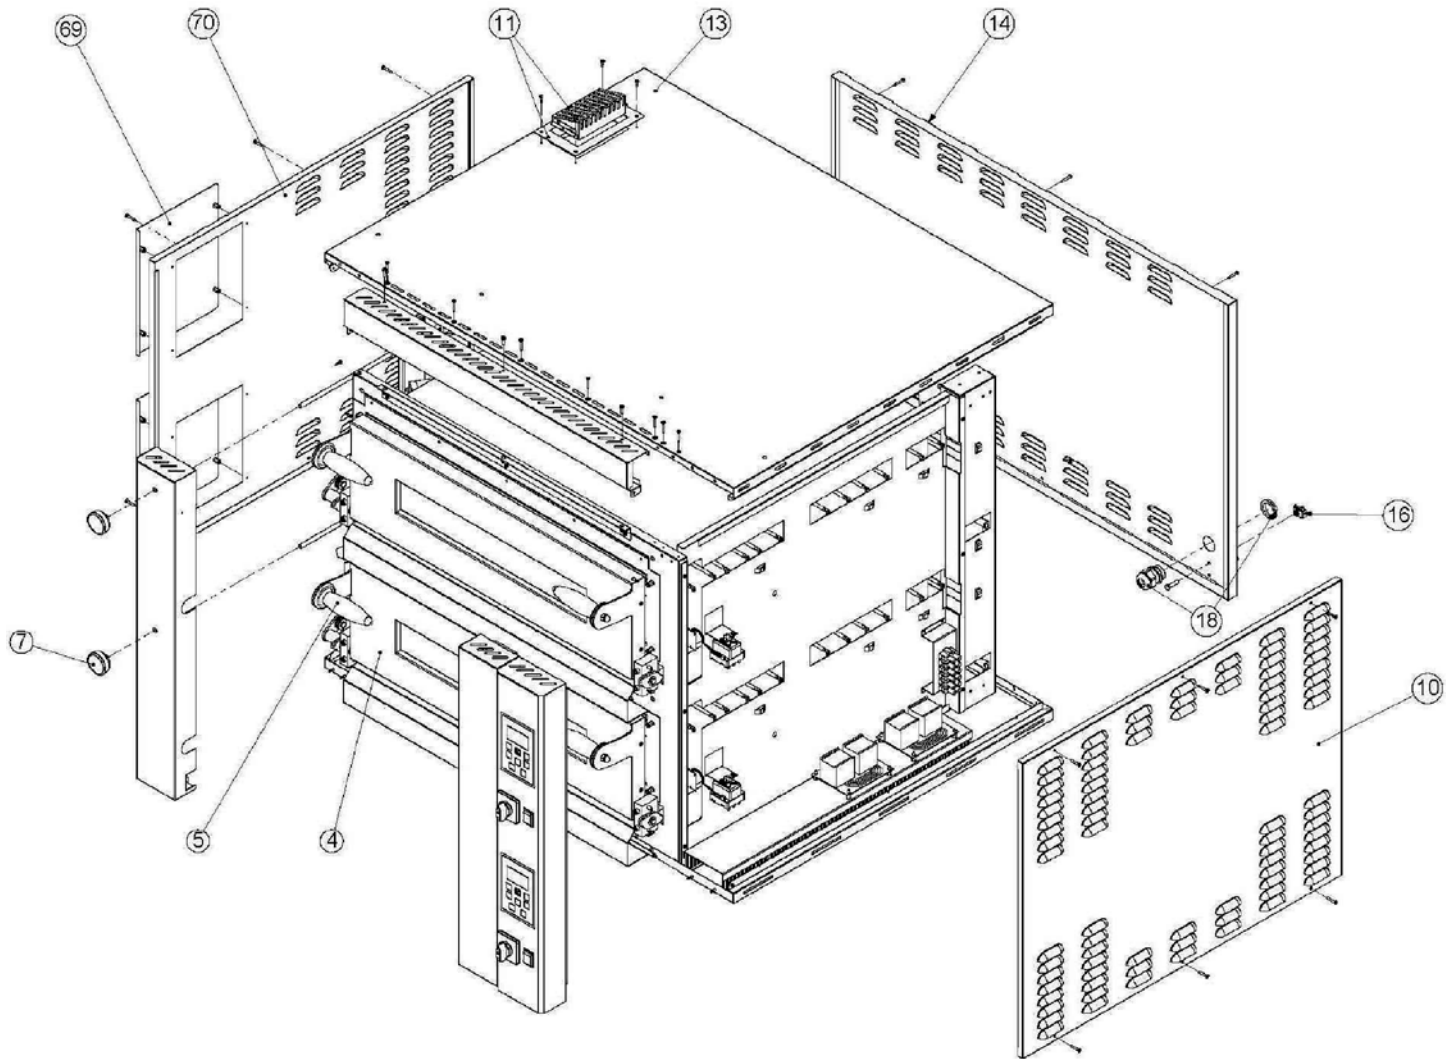

Parts Breakdown

Model PE-IT-0048-D 40638