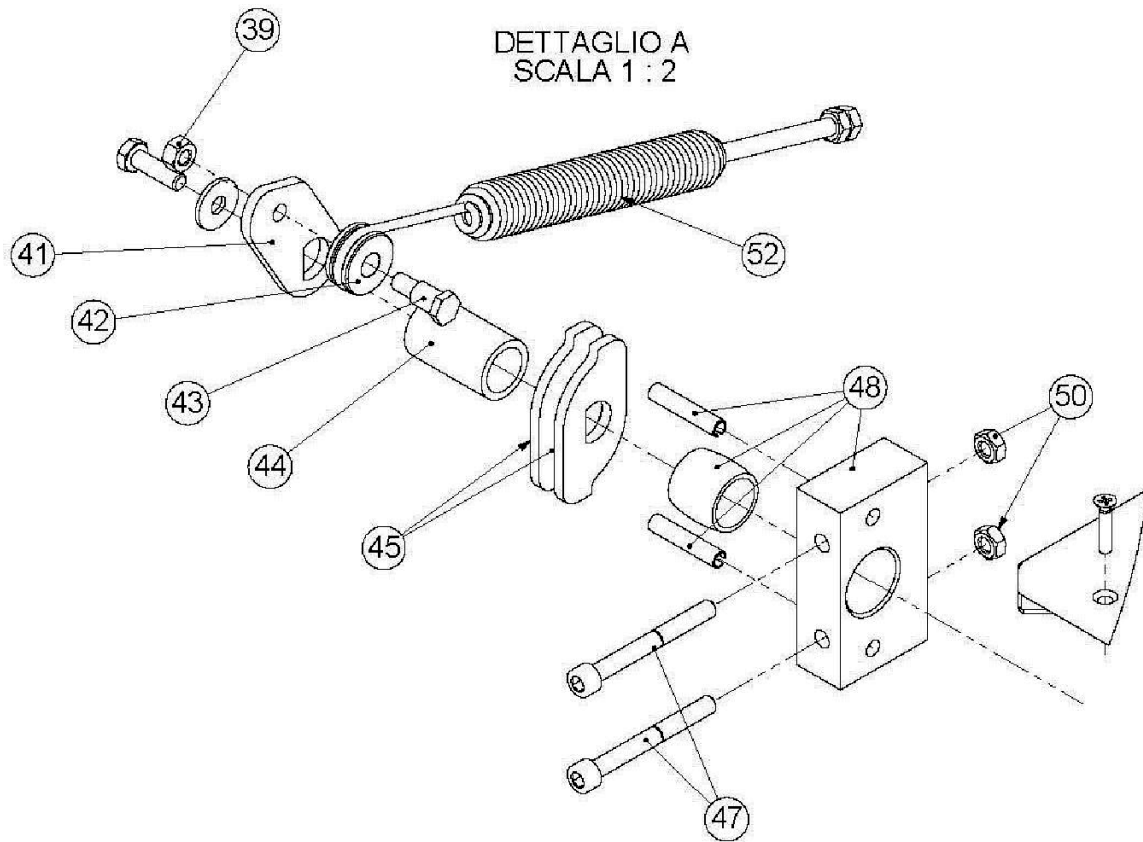

Parts Breakdown

Model PE-IT-0048-D 40638

Parts Breakdown

Model PE-IT-0048-D 40638

Parts Breakdown

Model PE-IT-0048-D 40638

Item No.	Description	Position	Item No.	Description	Position	Item No.	Description	Position
76630	Complete Oven Door for 40638	4	44772	Perforated Block 700x350x22 for 40638	23	74772	Countersunk Hex Head Screw M6x55 for 40638	47
77257	Door Assembly for 40638	4.1	76650	Brick 350x700x14 for 40638	24	74773	Door Fixing Block for 40638	48
76632	Professional Glass Ceramic Sheet for 40638	4.2	74753	Cord for 40638	25	74774	Door Rotation Bush for 40638	48
76633	Oven Door-Frame Assembly for 40638	4.3	42041	Resistance 400 W 230 V for 40638	26	74775	Shot Pin Ø 3x16 for 40638	48
74801	Tape in White Glass Fibre with Adhesive 6x2mm for 40638	4.4	42831	Terminal Board PA220FV 12 Poles 16sqmm 750V-76A for 40638	28	74776	Hexagonal Nut DIN 934 M6 for 40638	50
74737	Oven Door Handle Assembly for 40638	5	42030	Pizza Oven Relays Board for 40638	31	42033	Professional Spring for 40638	52
74738	Lobed Hand Wheel for 40638	7	42042	Low Heating Element 700W 230V for 40638	32	74778	Cord Support for 40638	53
74739	Oven Side Panel for 40638	10	74824	Unipolar Safety Thermostat for 40638	33	42844	Luminous Bi-Polar Switch 0-1 CV2 for 40638	54
74740	Plaque for Flue Cover for 40638	11	74760	Actuator 48x48 Grey/Black INT.Mask 32A for 40638	34	42035	16 A Actuator P0160004R001 4-Polar Switch for 40638	55
74741	Flue Cover Assembly for 40638	11	42050	EGO Unipolar Thermostat for 470° Ovens Bulb 163mm for 40638	35	42046	Dome-Form Lamp Glass 77.222.-503.00 for 40638	60
77266	Superior Cover for 40638	13	74762	Heaters Support for 40638	36	74855	Halogen Bulb 12V 20W G4 for 40638	65
74743	Rear Panel for 40638	14	77287	Washer Ø 6.4 DIN 9021 for 40638	38	74856	Bulb Holder G4 12V 20W BJB 77.912 for 40638	66
42837	Equipotential Attachment (OBO. T5012+OBO.5016M5) for 40638	16	74765	Self-Locking Nut M6 DIN 980 V for 40638	39	74858	Bulb Holder Support for 40638	68
42848	Transparent LED Bulb 380V (Including Hood) for 40638	17	74766	Hex Head Nut DIN 933 M6x20 for 40638	40	42036	Actuator 32A Switch for 40638	72
74746	Nut for Cable Gland OBO 106 PG 21 for 40638	18	74767	Spring Fixing Spline for 40638	41	62493	Transformer 40VA 50/60HZ 230V-12V for 40638	73
74747	Cable Gland OBO 106 PG 21 for 40638	18	74768	Wheel Rotation Pin Professional Release 2011 for 40638	42	AM699	Thermostat Probe Support Safety T.D. 8438.90.00 (Bracket) for 40638	
42049	AP10 Pizzagroup Oven (°C) Thermostat Knob for 40638	19	74769	Spring Rotation Wheel Professional Release 2011 for 40638	43	AM700	Unipolar Safety Thermostat 512TH - UL (55.13584.010) T.D. 8514.90.70 for 40638	
74749	Thermometer Ø 60 TAR. 0-500°C for 40638	21	74770	Door Spline Shim for 40638	44	AM701	Vite TC+ Autofor. 3.9x13 ZN NR 24.00 N8E T.D. 7318.12.10 for 40638	
74750	Probe T4JA44VH25IPD-F S/M 600° for 40638	22	74767	Spring Fixing Spline for 40638	45			