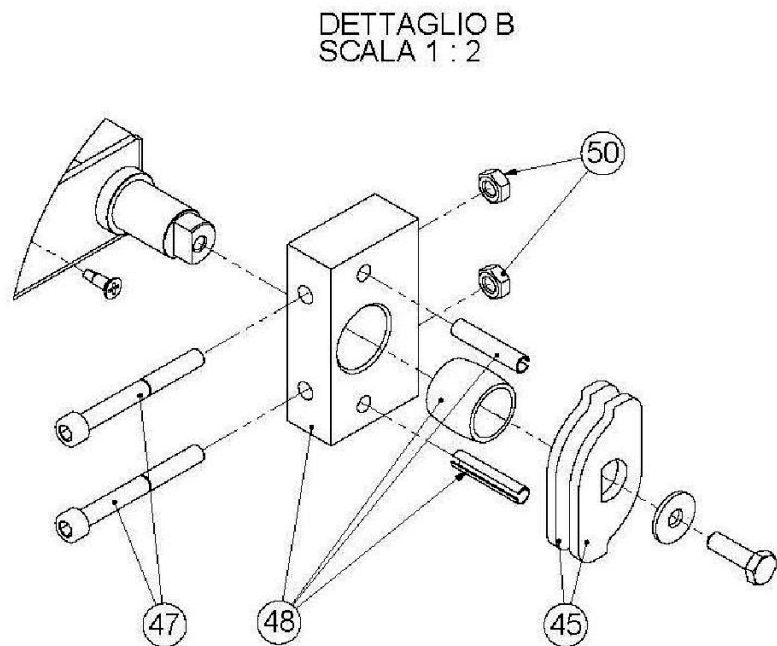

Parts Breakdown

Model PE-IT-0048-D 40638

Parts Breakdown

Model PE-IT-0048-D 40638

Parts Breakdown

Model PE-IT-0048-D 40638

Item No.	Description	Position	Item No.	Description	Position	Item No.	Description	Position
76630	Complete Oven Door for 40638	4	44772	Perforated Block 700x350x22 for 40638	23	74772	Countersunk Hex Head Screw M6x55 for 40638	47
77257	Door Assembly for 40638	4.1	76650	Brick 350x700x14 for 40638	24	74773	Door Fixing Block for 40638	48
76632	Professional Glass Ceramic Sheet for 40638	4.2	74753	Cord for 40638	25	74774	Door Rotation Bush for 40638	48
76633	Oven Door-Frame Assembly for 40638	4.3	42041	Resistance 400 W 230 V for 40638	26	74775	Shot Pin Ø 3x16 for 40638	48
74801	Tape in White Glass Fibre with Adhesive 6x2mm for 40638	4.4	42831	Terminal Board PA220FV 12 Poles 16sqmm 750V-76A for 40638	28	74776	Hexagonal Nut DIN 934 M6 for 40638	50
74737	Oven Door Handle Assembly for 40638	5	42030	Pizza Oven Relays Board for 40638	31	42033	Professional Spring for 40638	52
74738	Lobed Hand Wheel for 40638	7	42042	Low Heating Element 700W 230V for 40638	32	74778	Cord Support for 40638	53
74739	Oven Side Panel for 40638	10	74824	Unipolar Safety Thermostat for 40638	33	42844	Luminous Bi-Polar Switch 0-1 CV2 for 40638	54
74740	Plaque for Flue Cover for 40638	11	74760	Actuator 48x48 Grey/Black INT.Mask 32A for 40638	34	42035	16 A Actuator P0160004R001 4-Polar Switch for 40638	55
74741	Flue Cover Assembly for 40638	11	42050	EGO Unipolar Thermostat for 470° Ovens Bulb 163mm for 40638	35	42046	Dome-Form Lamp Glass 77.222.-503.00 for 40638	60
77266	Superior Cover for 40638	13	74762	Heaters Support for 40638	36	74855	Halogen Bulb 12V 20W G4 for 40638	65
74743	Rear Panel for 40638	14	77287	Washer Ø 6.4 DIN 9021 for 40638	38	74856	Bulb Holder G4 12V 20W BJB 77.912 for 40638	66
42837	Equipotential Attachment (OBO. T5012+OBO.5016M5) for 40638	16	74765	Self-Locking Nut M6 DIN 980 V for 40638	39	74858	Bulb Holder Support for 40638	68
42848	Transparent LED Bulb 380V (Including Hood) for 40638	17	74766	Hex Head Nut DIN 933 M6x20 for 40638	40	42036	Actuator 32A Switch for 40638	72
74746	Nut for Cable Gland OBO 106 PG 21 for 40638	18	74767	Spring Fixing Spline for 40638	41	62493	Transformer 40VA 50/60HZ 230V-12V for 40638	73
74747	Cable Gland OBO 106 PG 21 for 40638	18	74768	Wheel Rotation Pin Professional Release 2011 for 40638	42	AM699	Thermostat Probe Support Safety T.D. 8438.90.00 (Bracket) for 40638	
42049	AP10 Pizzagroup Oven (°C) Thermostat Knob for 40638	19	74769	Spring Rotation Wheel Professional Release 2011 for 40638	43	AM700	Unipolar Safety Thermostat 512TH - UL (55.13584.010) T.D. 8514.90.70 for 40638	
74749	Thermometer Ø 60 TAR. 0-500°C for 40638	21	74770	Door Spline Shim for 40638	44	AM701	Vite TC+ Autofor. 3.9x13 ZN NR 24.00 N8E T.D. 7318.12.10 for 40638	
74750	Probe T4JA44VH25IPD-F S/M 600° for 40638	22	74767	Spring Fixing Spline for 40638	45			