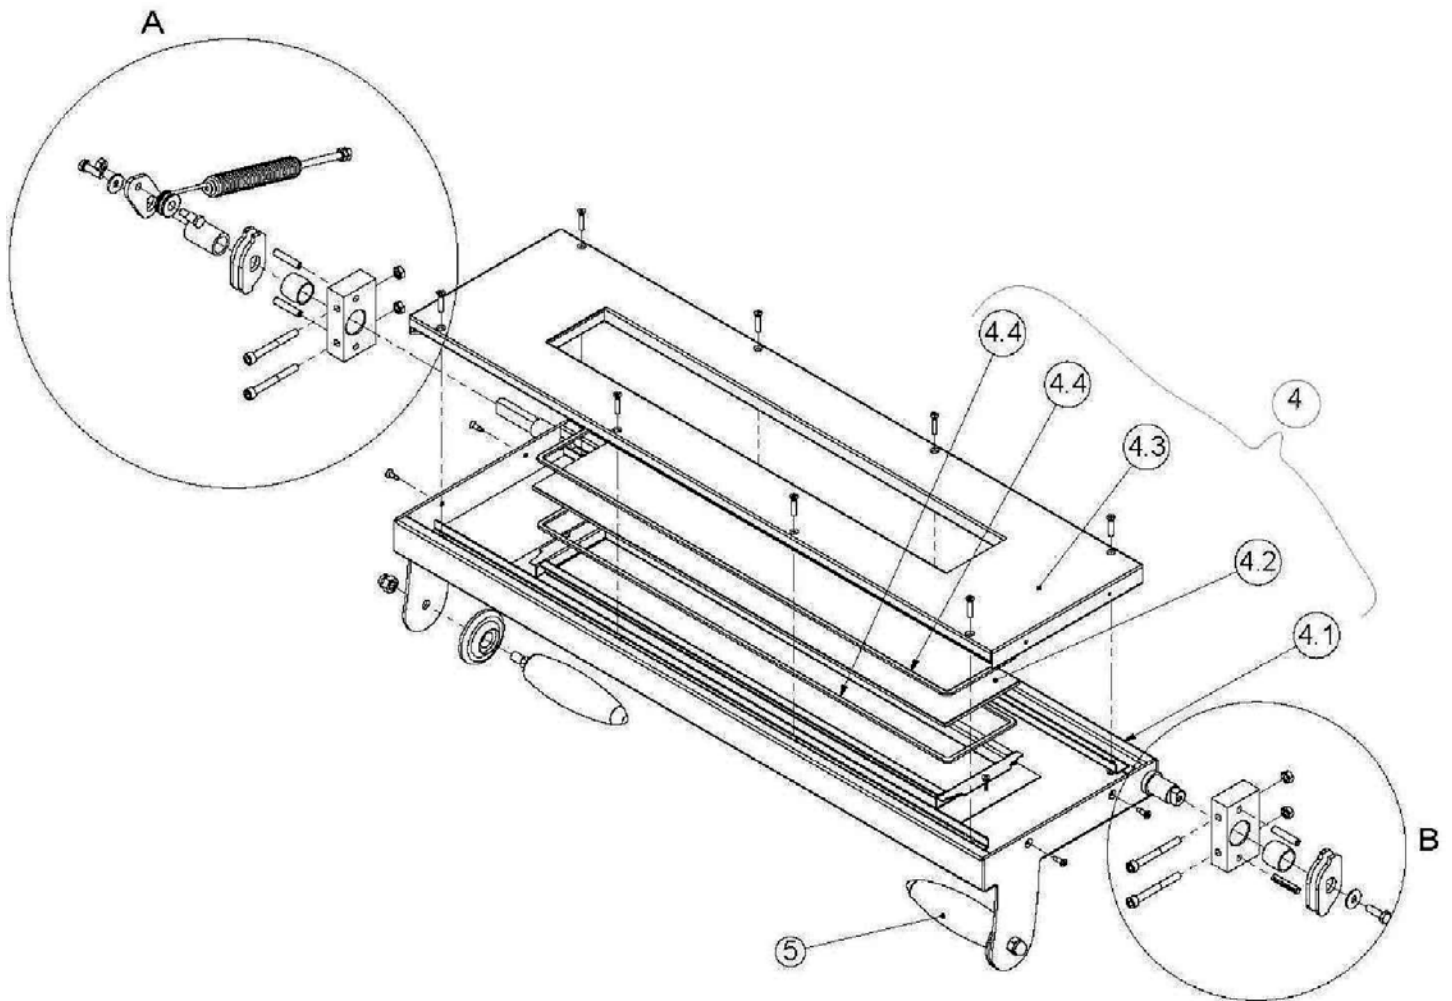

Parts Breakdown

Model PE-IT-0048-D 40638